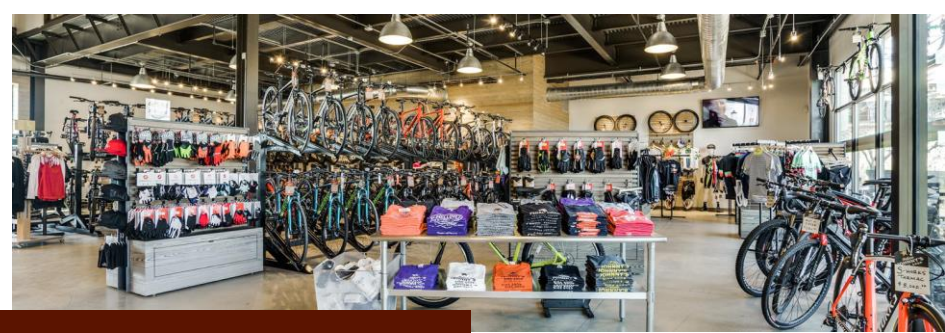

THE TRAILHEAD^{SM}
CLEARFORK