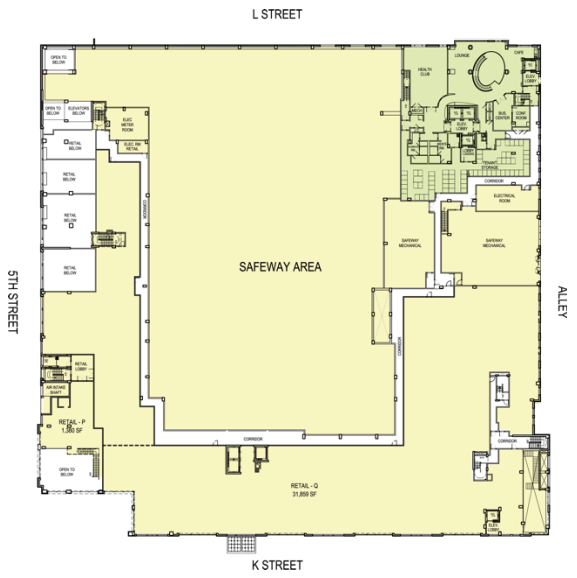

RETAIL ABSORPTION

23.8 SF
of retail space per capita
(1,122,703 retail establishments)

EUROPE
CANADA
AUSTRALIA
MEXICO

3.4 SF / capita
14.7 SF / capita
6.5 SF / capita
1.5 SF / capita

There are
25M+
online retailers

CITY VISTA Washington, DC

CITY VISTA Washington, DC

GROUND LEVEL FLOOR PLAN

SECOND LEVEL FLOOR PLAN

PARKING LEVEL FLOOR PLAN

JENKINS ROW Washington, DC

JENKINS ROW Washington, DC

RESIDENTIAL WITH GROUND FLOOR RETAIL Atlanta, GA